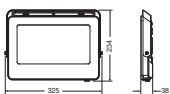

Dimensions & Weight

Length	320.00 mm
Width	238.00 mm
Height	37.00 mm
Product weight	1860.00 g
Cable length	500 mm

Materials & Colors

Product color	Gray
Housing color	Gray
Body material	Aluminum
Cover material	GLASS